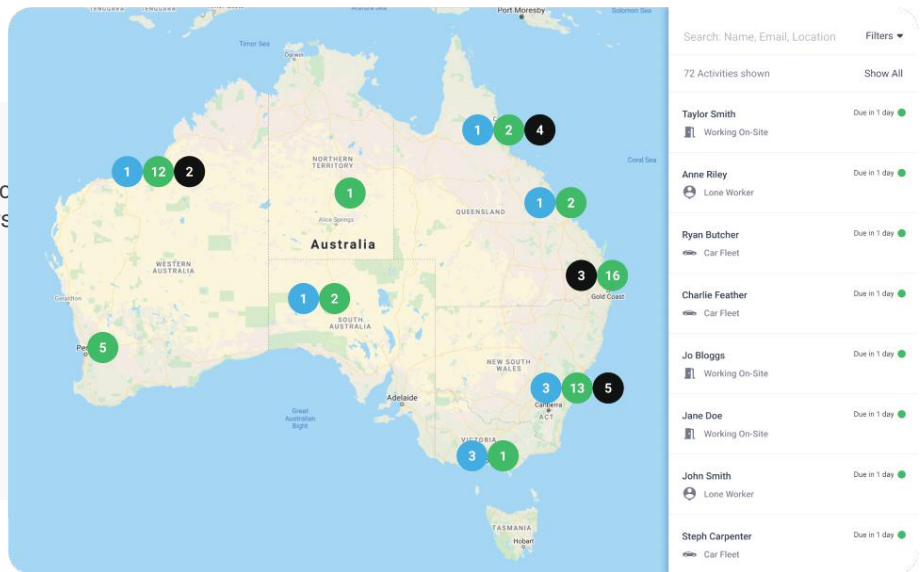

Location Search Capability

Leaders can search towns or suburbs and quickly link workers

Journey Management

Log location from start to finish and include checkpoints if required

Working On-Site

Daily check-in for workers operating on site and can include periodic check-in

Why Choose JESI

Globally, JESI is the most effective software solution for resource workers on the move.

Proven Technology

40,000 users globally

User Friendly

Intuitive user experience

Simple sign-up Process

Get started today

How JESI Works

JESI Dashboard Map

The JESI map is the most compelling way companies can view the geographic locations of where FIFO or DIDO workers have been, where they are and where they are going.

Being interactive, the dashboard map allows company leaders with the ability to see where workers are from a birds eye view, or zoom into specific areas or locations to access worker names.

In partnership with