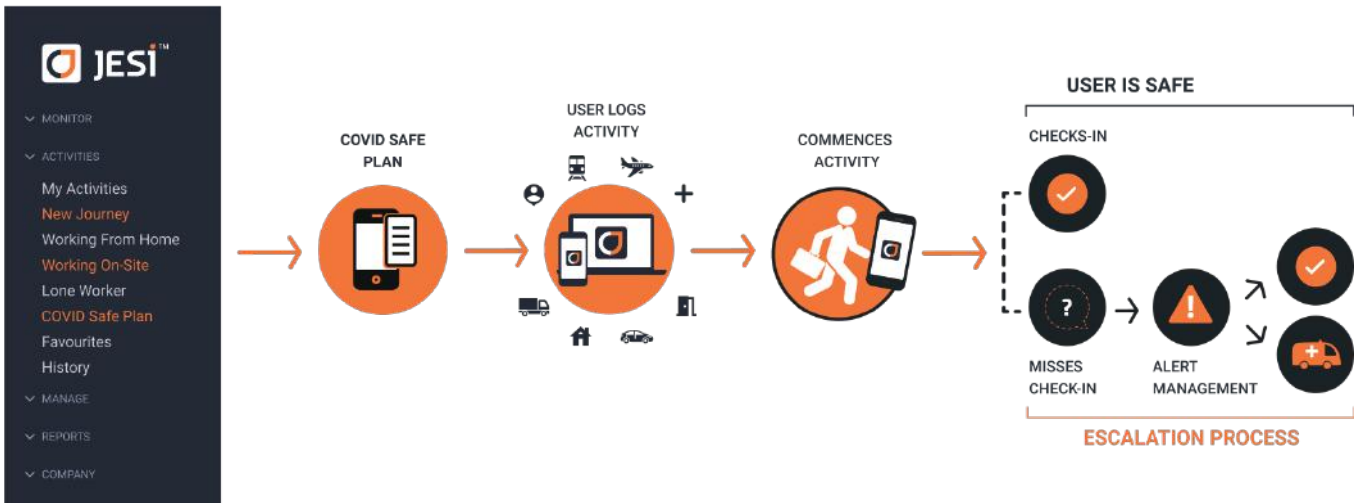

Location Search Capability

Leaders can search towns or suburbs and quickly link workers

Journey Management

Log location from start to finish and include checkpoints if required

Working On-Site

Daily check-in for workers operating on site and can include periodic check-in

Why Choose JESI

Globally, JESI is the most effective software solution for resource workers on the move.

Proven Technology

40,000 users globally

User Friendly

Intuitive user experience

Simple sign-up Process

Get started today

How JESI Works

JESI Dashboard Map

The JESI map is the most compelling way companies can view the geographic locations of where FIFO or DIDO workers have been, where they are and where they are going.

Being interactive, the dashboard map allows company leaders with the ability to see where workers are from a birds eye view, or zoom into specific areas or locations to access worker names.

In partnership with