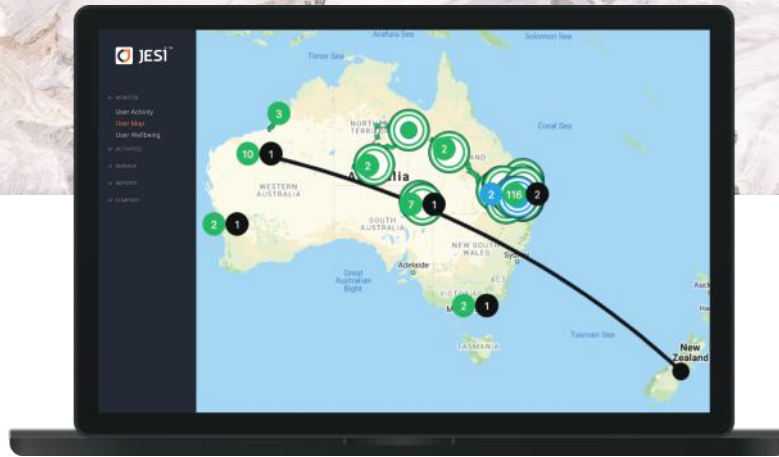

Resources COVID Safe Commute Plan

JESI is a global, location-based software solution that enables an organisation to **control the risks** associated with a mobile workforce, in particular FIFO and DIDO workers who travel and operate from multiple geographic locations.

one worker testing positive, shutting a whole industry down while contact tracing is undertaken.

JESI offers Resource companies a centralised software solution that can **quickly identify the locations** of where their workers have been, where they are going and where they are now. All completed without workers being physically tracked or feeling like big brother is watching.

Get started today

How JESI Works

JESI Dashboard Map

The JESI map is the most compelling way companies can view the geographic locations of where FIFO or DIDO workers have been, where they are and where they are going.

Being interactive, the dashboard map allows company leaders with the ability to see where workers are from a birds eye view, or zoom into specific areas or locations to access worker names.

In partnership with